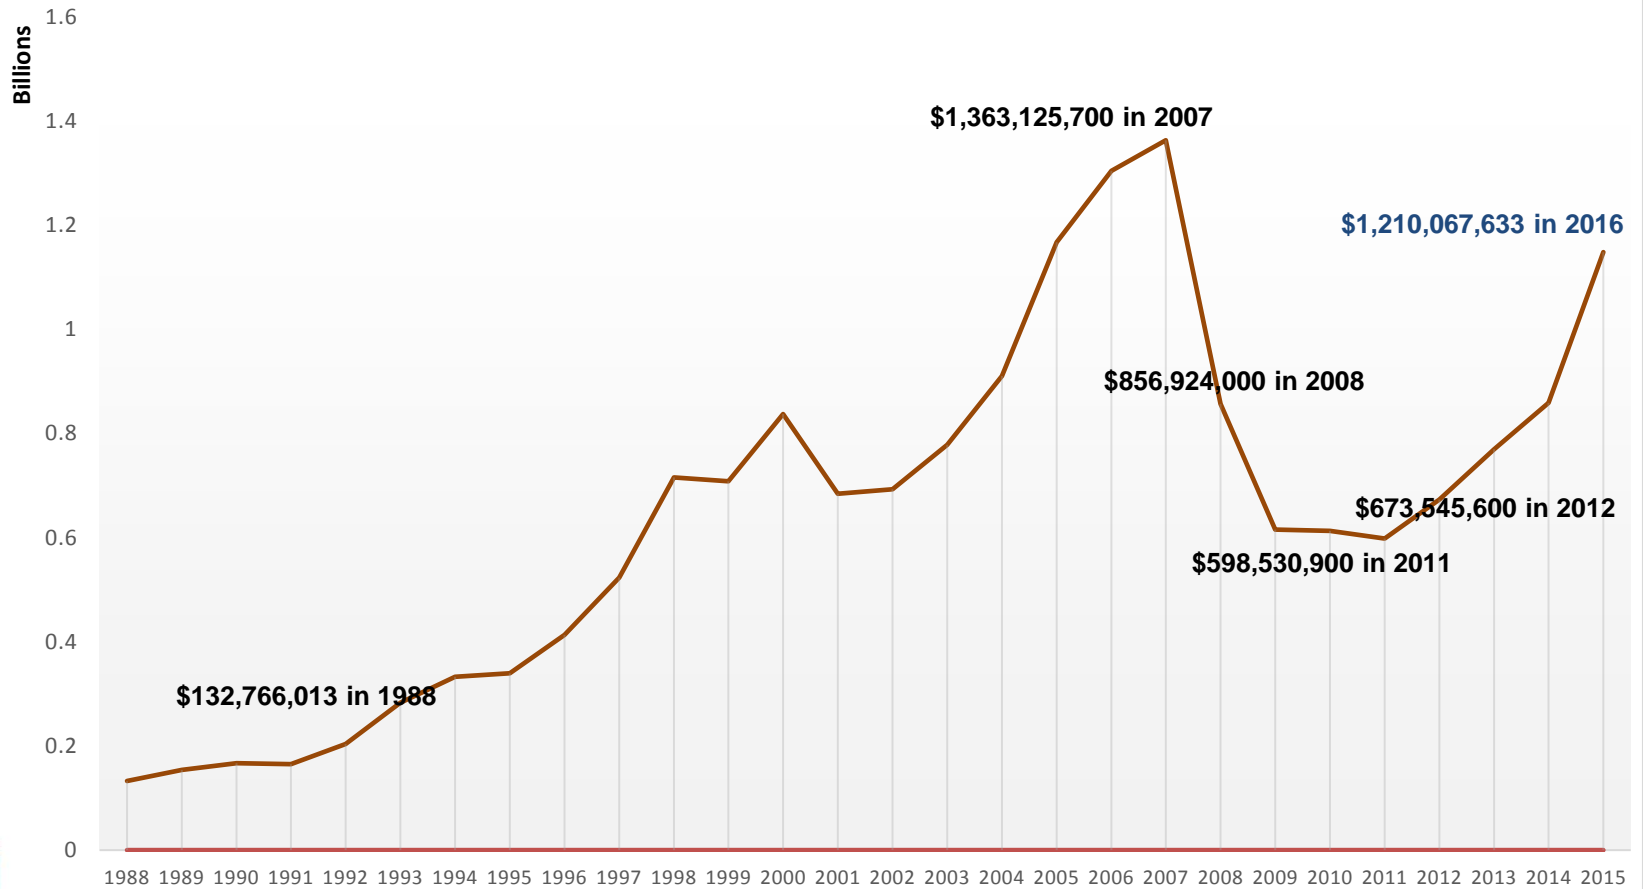

29 Year Residential Gross Volume Housing Index: Summit County

Residential Units include All Improved Residential property types; Single Family, Duplex-Triplex, Townhome, Condominium

This report is provided to you Compliments of Land Title Guarantee Company, proudly serving our
Community for over 50 Years. Copyright 2011. All Rights Reserved.