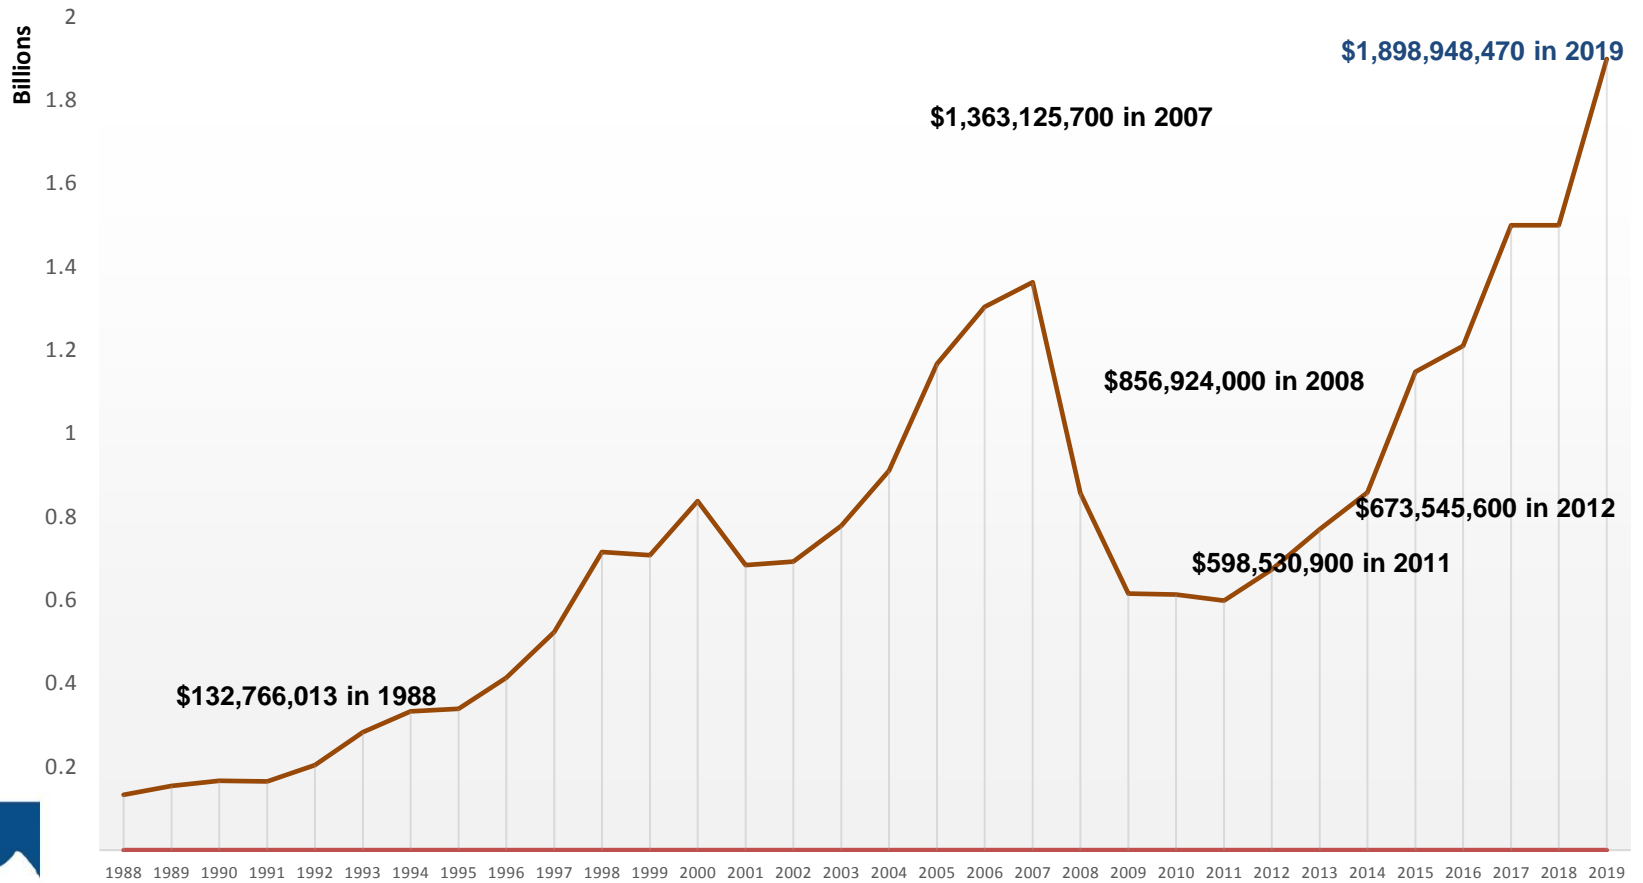

32 Year Residential Gross Volume Housing Index: Summit County

Residential Units include All Improved Residential property types: Single Family, Duplex-Triplex, Townhome, & Condominium

This report is provided to you Compliments of Land Title Guarantee Company, proudly serving our Community for over 50 Years. Copyright 2019. All Rights Reserved.